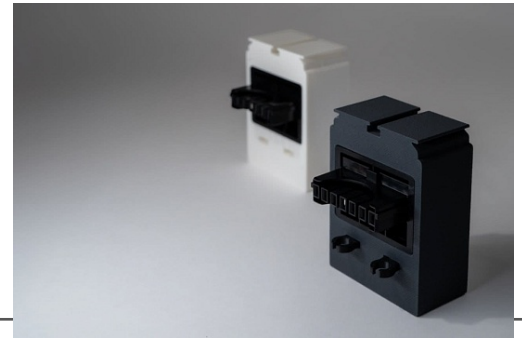

# End cap

**TAKTON**

UK  
CA

## PRODUCT FAMILY RANGE

ART N	Description
CL_PL010WH	End cap White
CL_PL010BL	End cap Black