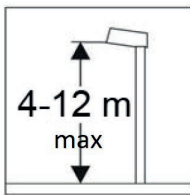

The installation should be carried out by an electrician or by any similarly qualified person.

DKS 674 - 550x242x75 (LxWxH)
DKS 675 - 675x257x81,4 (LxWxH)

Net weight, no more / Nettopaino, ei enää / Nettovikt, inte mer:
DKS674 - 4,5kg, DKS675 - 6,5kg

15 Nm