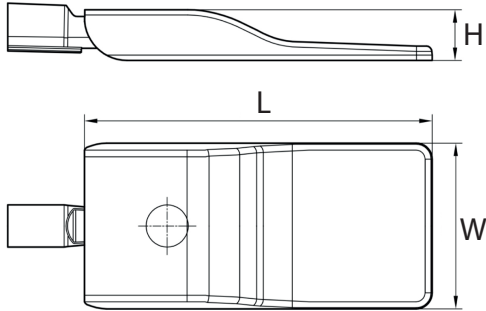

The installation should be carried out by an electrician or by any similarly qualified person.

DKS 674 - 550x242x75 (LxWxH)
 DKS 675 - 675x257x81,4 (LxWxH)

Net weight, no more / Nettopaino, ei enää / Nettovikt, inte mer:
 DKS674 - 4,5kg, DKS675 - 6,5kg