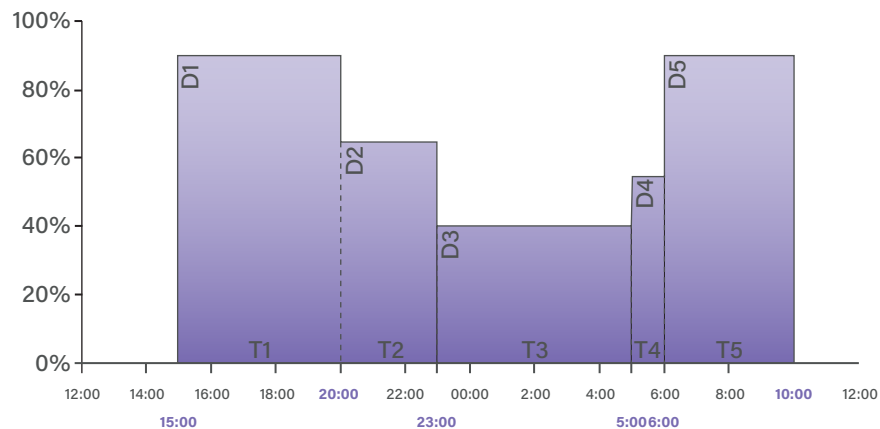

Auto dimming/ Automaattinen himmennys/ Automatisk dimming - Dynadimmer

CAUTION

RISK OF BURN INJURIES

During and after use the unit may be hot. Do not touch the unit before it has completely cooled down.

Failure to follow these instructions can result in minor injuries, or equipment damage.

Led modules can be replaced by manufacturer only/ Led-moduulit voidaan korvata vain valmistajalla/ Ledda moduler kan endast bytas ut av tillverkaren.

Windage area, no more/ Tuuletusalue, ei enää/ Vindkraft område, inte mer:

DKS674 - 0,14m² above/below/ylhäälä/alhaala/ovan/nedan and/ja/och 0,042m² side position/sivupaikassa/sidposition

DKS675 - 0,18m² above/below/ylhäälä/alhaala/ovan/nedan and/ja/och 0,055m² side position/sivupaikassa/sidposition