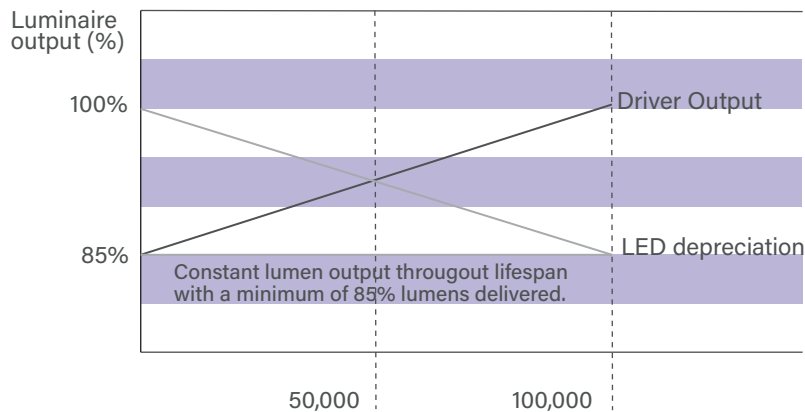

Constant Light Output/ Vakio valoteho/ Konstant ljusutgång