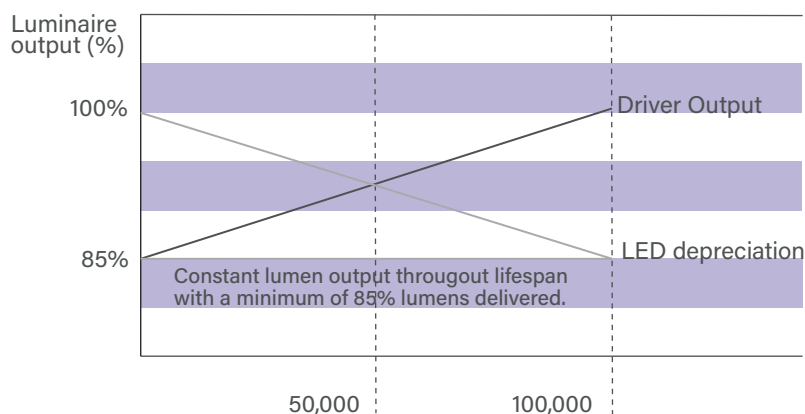

Constant Light Output/ Vakio valoteho/ Konstant ljusutgång