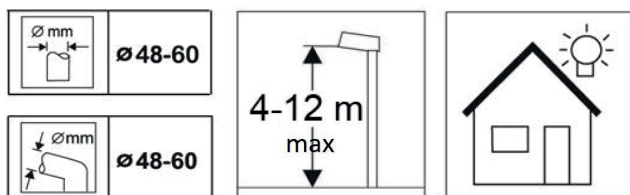

The installation should be carried out by an electrician or by any similarly qualified person.

DKS 674 - 407.95x242x75.14 (LxWxH)

DKS 675 - 536.60x257x81,40 (LxWxH)

Net weight, no more / Nettopaino, ei enää / Nettovikt, inte mer:
DKS674 - 4,5kg, DKS675 - 6,5kg

15 Nm