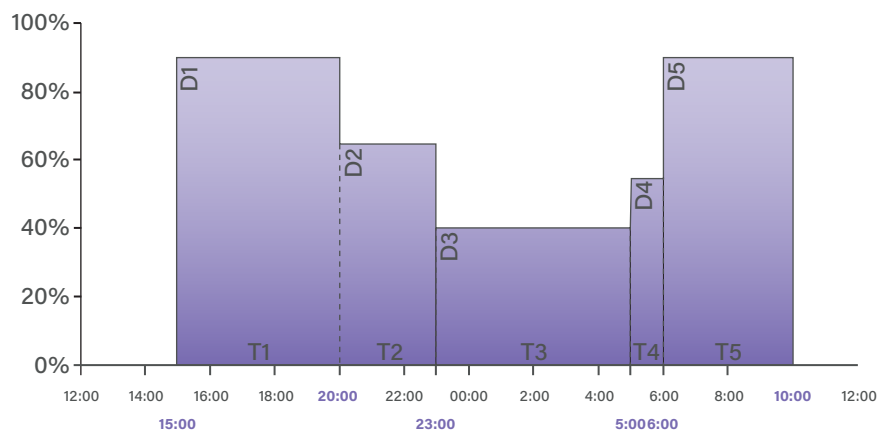

Auto dimming/ Automaattinen himmennys/ Automatisk dimming - Dynadimmer

CAUTION

RISK OF BURN INJURIES

During and after use the unit may be hot. Do not touch the unit before it has completely cooled down.

Failure to follow these instructions can result in minor injuries, or equipment damage.

Led modules can be replaced by manufacturer only/ Led-moduulit voidaan korvata vain valmistajalla/ Ledda moduler kan endast bytas ut av tillverkaren.

Windage area, no more/ Tuuletusalue, ei enää/ Vindkraft område, inte mer:

DKS674 - 0,14m² above/below/ylhäälä/alhaala/ovan/nedan and/ja/och 0,042m² side position/sivupaikassa/sidposition

DKS675 - 0,18m² above/below/ylhäälä/alhaala/ovan/nedan and/ja/och 0,055m² side position/sivupaikassa/sidposition