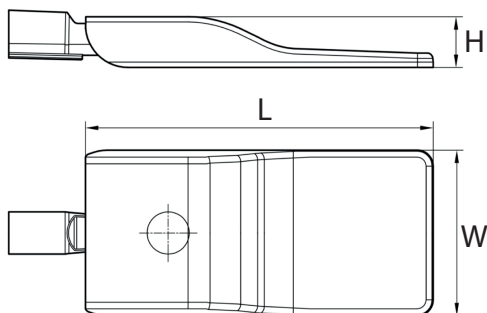

The installation should be carried out by an electrician or by any similarly qualified person.

DKS 674 - 407.95x242x75.14 (LxWxH)

DKS 675 - 536.60x257x81,40 (LxWxH)

Net weight, no more / Nettopaino, ei enää / Nettovikt, inte mer:
DKS674 - 4,5kg, DKS675 - 6,5kg